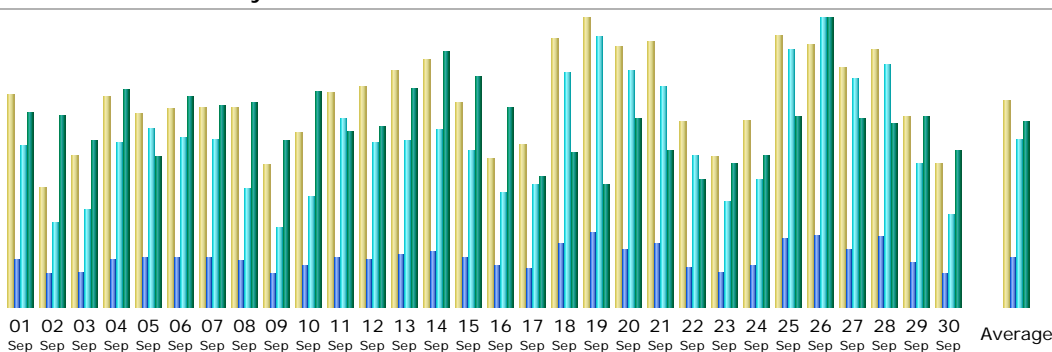

Days of month

Day	Number of visits	Pages	Hits	Bandwidth
01 Sep 2017	276	308	1,052	129.16 MB
02 Sep 2017	156	217	555	126.20 MB
03 Sep 2017	197	230	632	109.57 MB
04 Sep 2017	275	309	1,078	143.36 MB