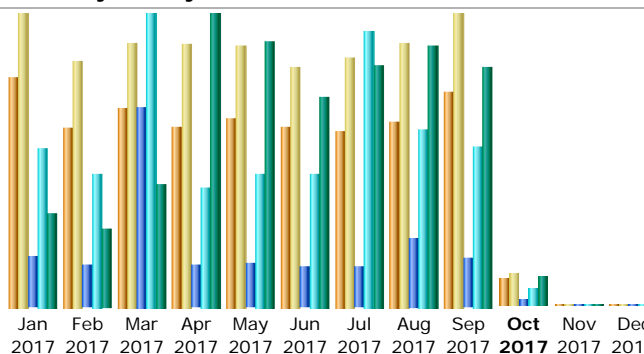

### Summary

<b>Reported period</b>	Month Sep 2017				
<b>First visit</b>	01 Sep 2017 - 00:05				
<b>Last visit</b>	30 Sep 2017 - 23:54				
	Unique visitors	Number of visits	Pages	Hits	Bandwidth
Viewed traffic *	<b>5,817</b>	<b>8,082</b> (1.38 visits/visitor)	<b>9,625</b> (1.19 Pages/Visit)	<b>32,784</b> (4.05 Hits/Visit)	<b>3.58 GB</b> (464.7 KB/Visit)
Not viewed traffic *			<b>12,209</b>	<b>29,414</b>	<b>595.79 MB</b>

### Monthly history

Month	Unique visitors	Number of visits	Pages	Hits	Bandwidth
Jan 2017	6,234	8,091	10,035	32,427	1.37 GB
Feb 2017	4,849	6,664	8,130	26,936	1.16 GB
Mar 2017	5,366	7,163	40,754	60,942	1.83 GB
Apr 2017	4,892	7,112	8,249	24,183	4.47 GB
May 2017	5,109	7,072	8,532	26,862	3.98 GB
Jun 2017	4,858	6,516	7,949	27,021	3.14 GB
Jul 2017	4,739	6,744	8,010	56,335	3.62 GB
Aug 2017	5,003	7,153	13,612	36,053	3.91 GB
Sep 2017	5,817	8,082	9,625	32,784	3.58 GB
<b>Oct 2017</b>	748	888	1,141	3,670	434.32 MB
Nov 2017	0	0	0	0	0
Dec 2017	0	0	0	0	0
Total	47,615	65,485	116,037	327,213	27.48 GB