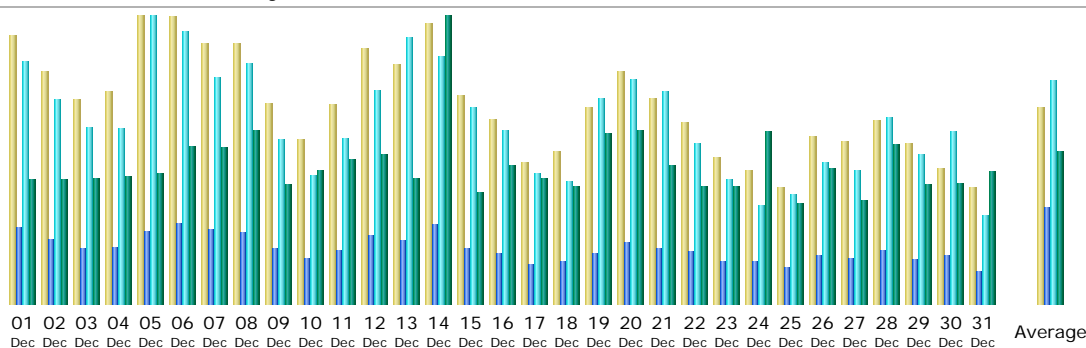

Last Update: 04 Oct 2017 - 05:03

Reported period: - Year - 2016

Summary

Reported period	Year 2016				
First visit	01 Feb 2016 - 00:22				
Last visit	31 Dec 2016 - 23:41				
	Unique visitors	Number of visits	Pages	Hits	Bandwidth
Viewed traffic *	<= 65,074 Exact value not available in 'Year' view	79,925 (1.22 visits/visitor)	166,047 (2.07 Pages/Visit)	383,303 (4.79 Hits/Visit)	15.96 GB (209.35 KB/Visit)
Not viewed traffic *			162,955	343,815	5.44 GB

Days of month

Day	Number of visits	Pages	Hits	Bandwidth
01 Dec 2016	298	355	1,145	36.22 MB
02 Dec 2016	258	302	957	36.04 MB
03 Dec 2016	226	259	835	36.65 MB

04 Dec 2016	235	265	822	37.17 MB
05 Dec 2016	320	344	1,356	38.22 MB
06 Dec 2016	319	380	1,282	45.96 MB
07 Dec 2016	289	348	1,065	45.48 MB
08 Dec 2016	289	336	1,131	50.77 MB
09 Dec 2016	224	262	774	35.00 MB
10 Dec 2016	183	211	604	39.14 MB
11 Dec 2016	222	251	777	42.51 MB
12 Dec 2016	283	317	1,002	43.61 MB
13 Dec 2016	266	297	1,254	36.83 MB
14 Dec 2016	312	375	1,162	84.10 MB
15 Dec 2016	232	258	926	32.51 MB
16 Dec 2016	205	235	814	40.46 MB
17 Dec 2016	158	184	614	36.69 MB
18 Dec 2016	170	203	577	34.12 MB
19 Dec 2016	218	241	968	49.74 MB
20 Dec 2016	258	289	1,059	50.88 MB
21 Dec 2016	228	260	996	40.37 MB
22 Dec 2016	202	244	758	34.12 MB
23 Dec 2016	162	197	586	34.15 MB
24 Dec 2016	149	197	462	50.10 MB
25 Dec 2016	129	173	514	29.23 MB
26 Dec 2016	186	229	668	39.41 MB
27 Dec 2016	180	217	632	30.05 MB
28 Dec 2016	204	254	881	46.46 MB
29 Dec 2016	179	210	703	34.94 MB
30 Dec 2016	151	233	812	35.22 MB
31 Dec 2016	128	158	419	38.48 MB
Average	218	453	1,047	44.65 MB
Total	6,863	8,084	26,555	1.23 GB